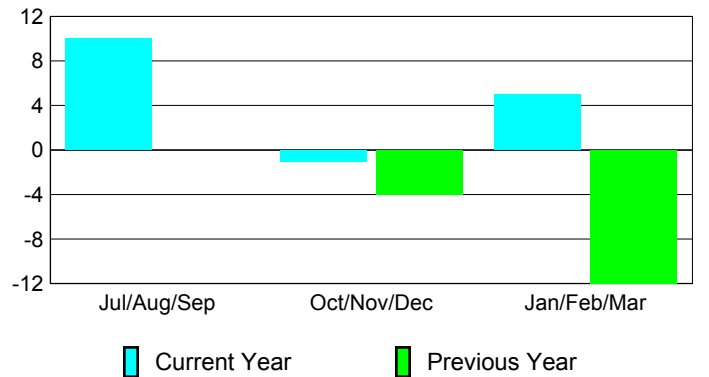

Comparison of Membership Gain/Loss

Current Year Compared to the Previous Year