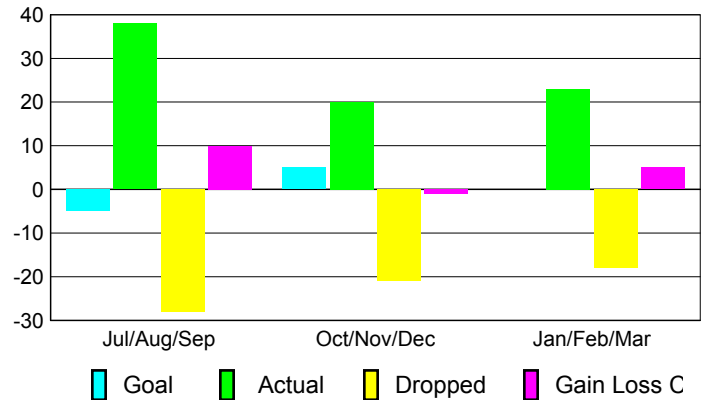

Membership Results 2009-2010

Goal, New, Dropped, Gain/Loss